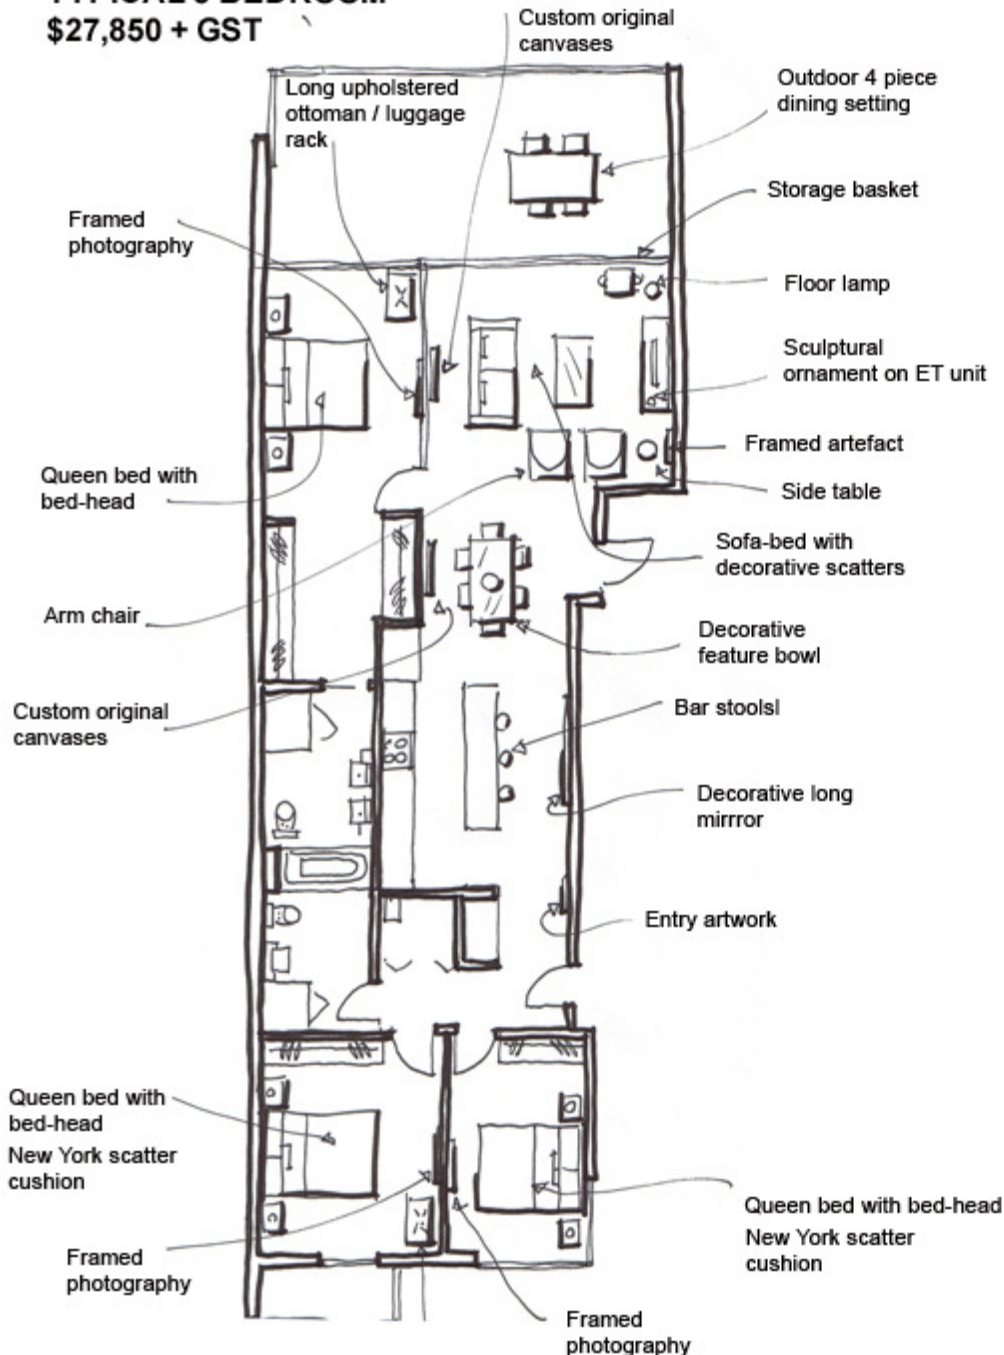

# complete pad

design inspired fit-outs & furniture at trade prices

## SOLARUS & MARINER'S PENINSULA FURNITURE PACKAGES

individually tailored to each floor plan

**TYPICAL 3 BEDROOM**  
**\$27,850 + GST**

#### ENTRY

framed artwork

#### LOUNGE & DINING ROOM

queen sofa-bed with innerspring mattress  
decorative scatter cushions  
arm chair x 2  
coffee table  
side table  
long entertainment unit  
six seater dining setting  
feature floor lamp  
sculptural ornament  
decorative bowl  
all purpose storage basket  
pair of original canvas artworks  
decorative wall hanging  
large mirror  
four seater outdoor setting