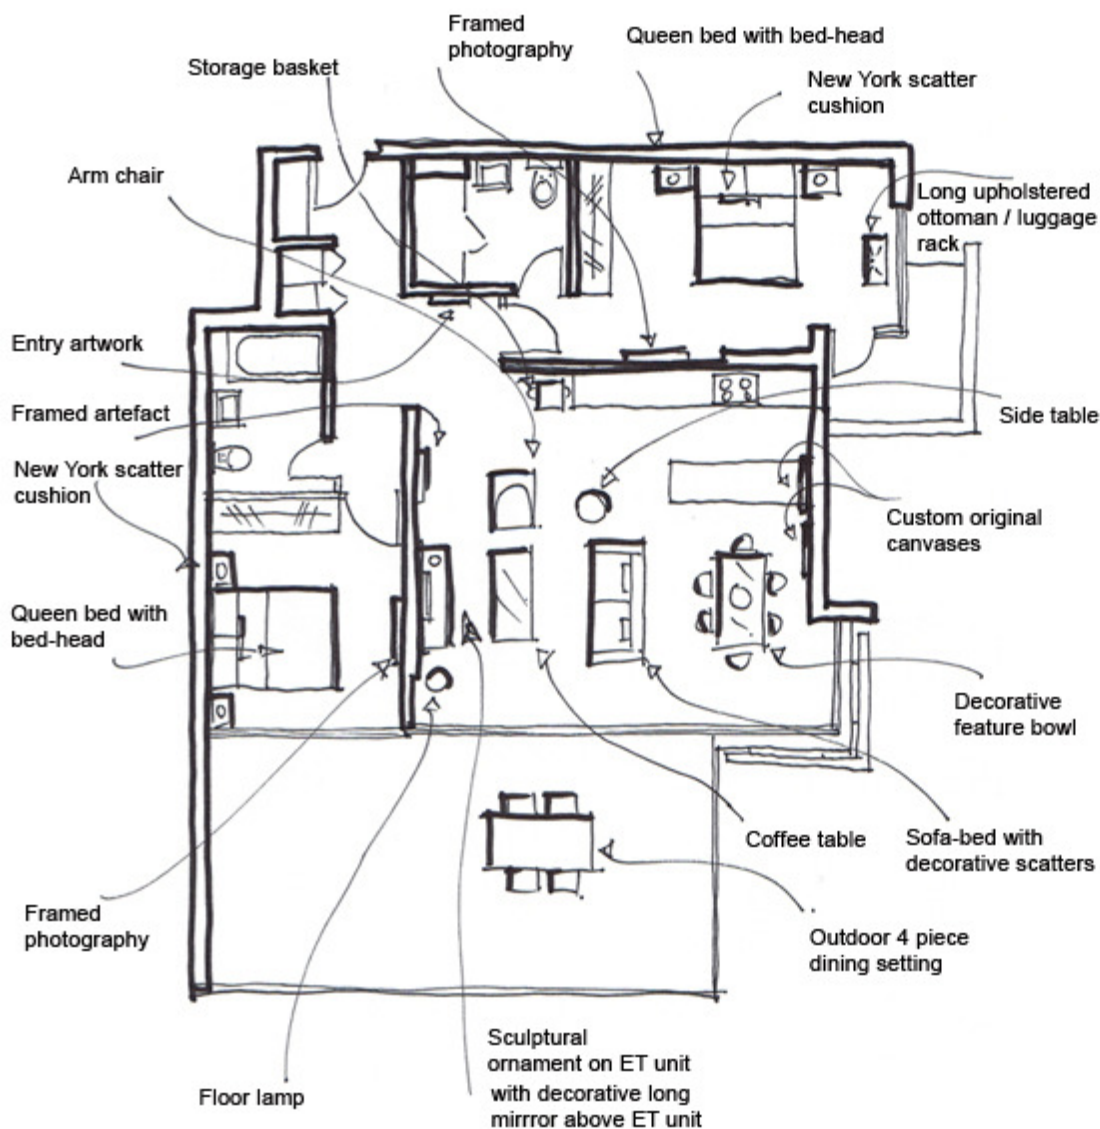

SOLARUS & MARINER'S PENINSULA FURNITURE PACKAGES

individually tailored to each floor plan

TYPICAL 2 BEDROOM
\$25,000 + GST

PACKAGE INCLUDES:

ENTRY

framed artwork

LOUNGE & DINING ROOM

queen sofa-bed with innerspring mattress
decorative scatter cushions
arm chair
coffee table
side table
long entertainment unit
six seater dining setting
feature floor lamp
sculptural ornament
decorative bowl
all purpose storage basket
pair of original canvas artworks
decorative wall hanging
large mirror
four seater outdoor setting

MASTER BEDROOM

queen ensemble
bed-head
bedside tables x 2
bedside lamps x 2
framed artwork
long upholstered ottoman / luggage rack
mattress protector
fitted valance
bedwarp
blanket
pillows
pillow protectors
decorative scatter cushion